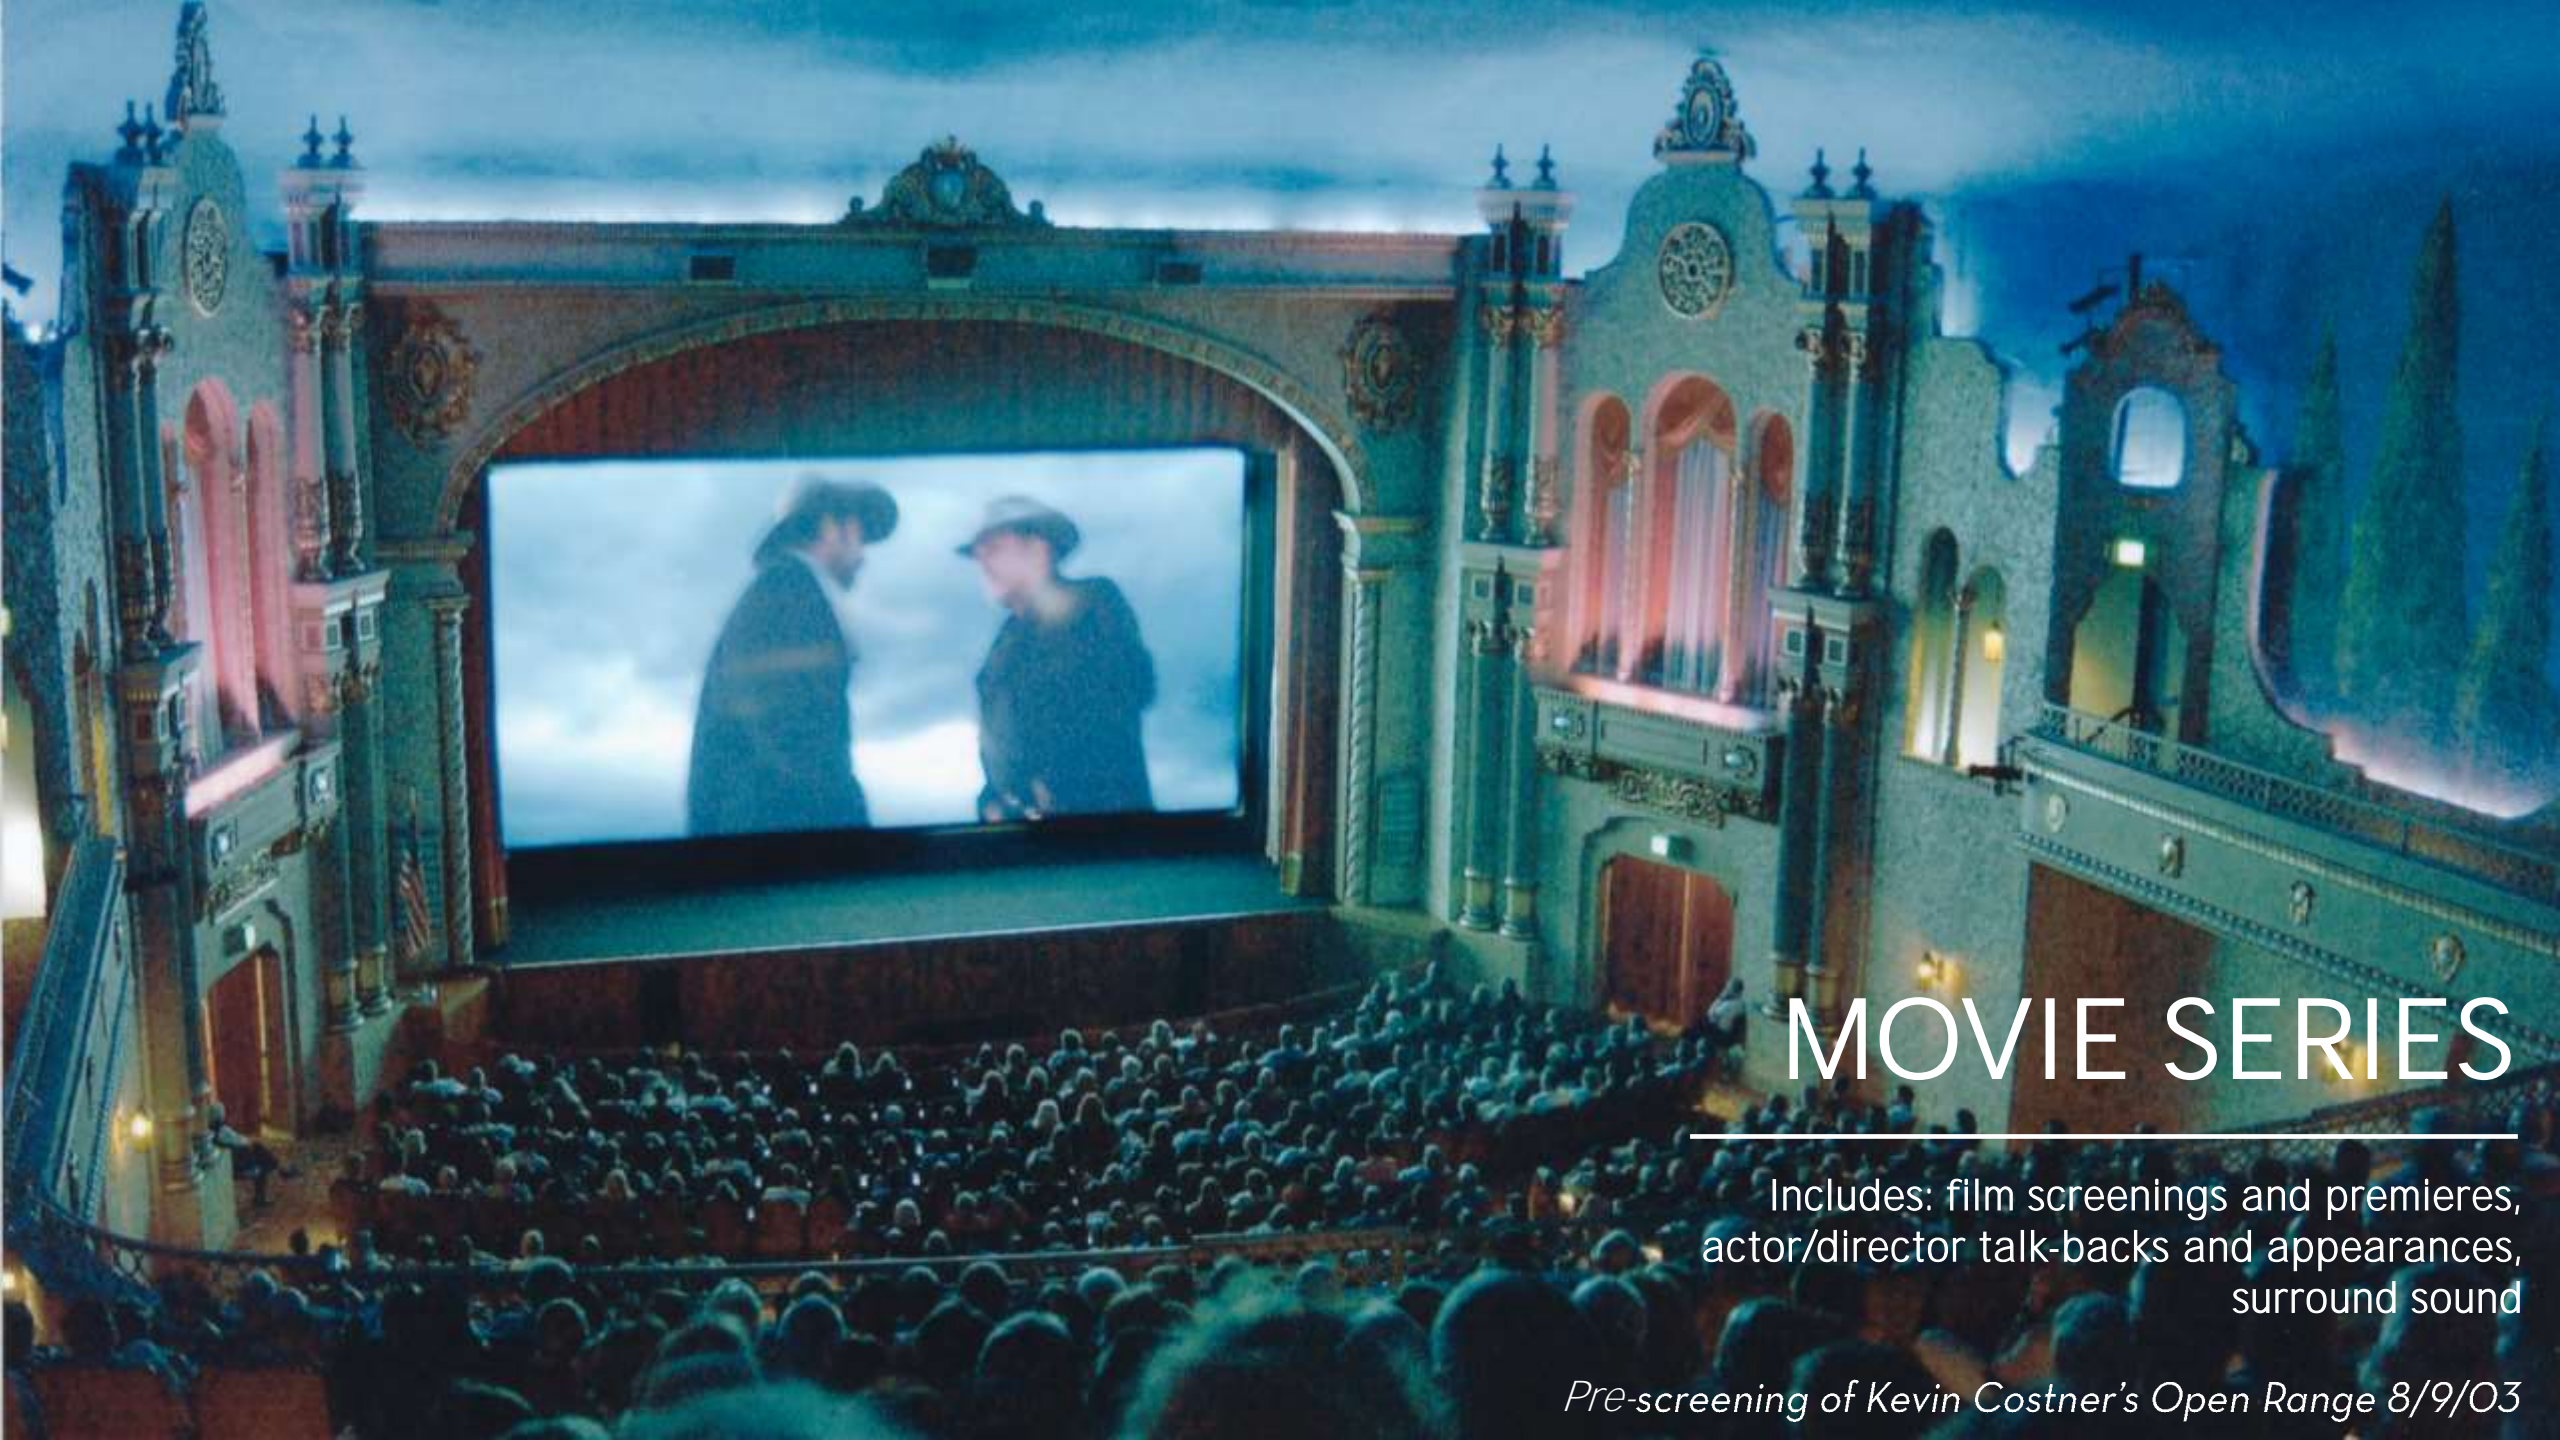

MOVIE SERIES

Includes: film screenings and premieres,
actor/director talk-backs and appearances,
surround sound

Pre-screening of Kevin Costner's Open Range 8/9/03