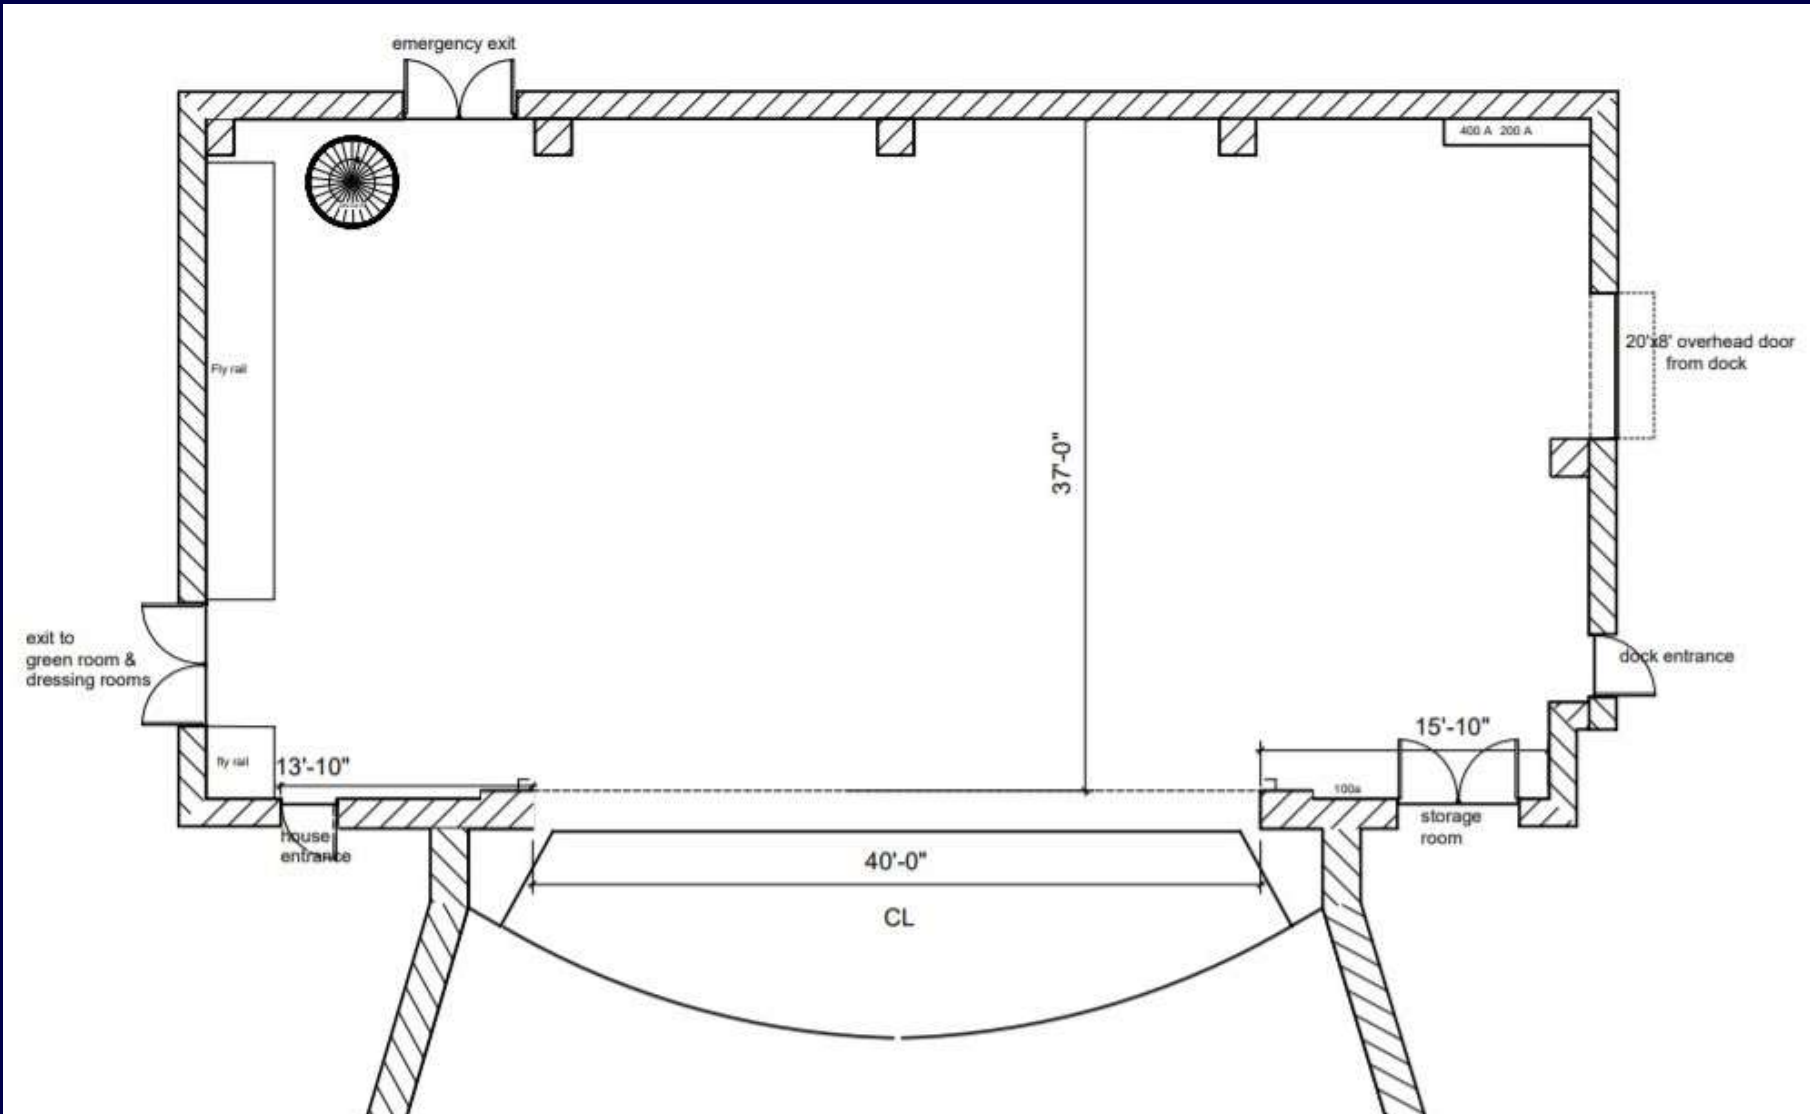

TECH INFO

In-house expertise:

- Tech Director
- Lighting Director
- Audio Director
- Stage Manager
- Stagehands

For full tech specs visit
weillcenter.com/rentals/tech